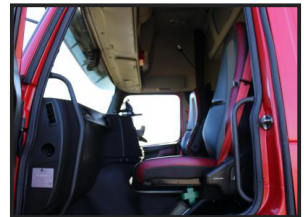

VOLVO FM 450 CHOICE CPR COMMERCIALS

£POA

Choice, Alloy Wheels, Fridge, Retarder, AC, Slider, One Owner Trucks, Full Service History

Product Details

<i>Category/Type</i>	<i>Tractor Units</i>
<i>Make</i>	<i>VOLVO</i>
<i>Model</i>	<i>FM 450 CHOICE</i>
<i>Year</i>	<i>2018 (68)</i>
<i>Hours</i>	<i>-</i>