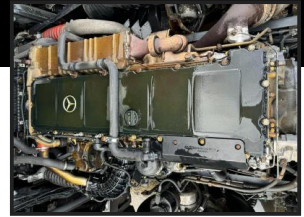

MERCEDES ACTROS 2545 CPR COMMERCIALS ENGINES EURO 6 2545

£POA

Large Choice, Bare Engine, Can Be Heard Running Before Removal, Call Phil 07768827772

Product Details

Category/Type	Miscellaneous Vehicles
Make	MERCEDES ACTROS 2545 ENGINES
Model	EURO 6 2545
Year	-
Hours	-