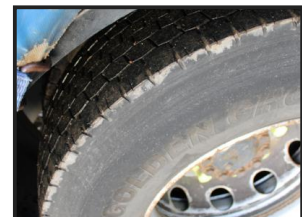

CPR COMMERCIALS

DAF CF65 250

£4,950.00

Sleeper Cab, Rear Steel Suspension, Barn Doors, Tail lift, Long MOT, Ready For Work

Product Details

Category/Type	Rigid Trucks
Make	DAF
Model	CF65 250
Year	2012
Hours	-