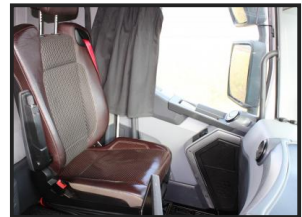

# RENAULT T460 CPR COMMERCIALS

**£7,250.00**

Leather, Top Kelsa Bar & Spots, AC, Slider, Fridge